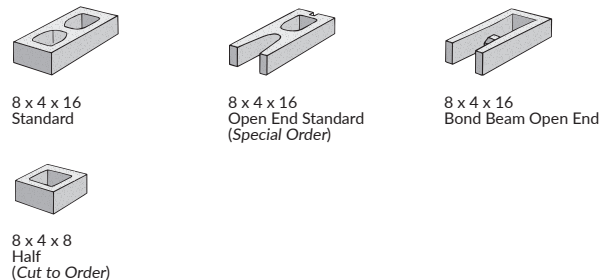

PRECISION/GROUND FACE/SHOT BLAST

All Precision CMUs are in stock unless indicated by (Special Order) below each drawing.
All Ground Face and Shot Blast CMUs are special order

8" Wide Wall 8" High Units

Grout Lock: An open ended unit with notched and pointed face shell ends that slightly lap for a grout seal. No mortared head joint is required.

8" Wide Wall 8" High Units

Scored Five Square Score

Scored Five Tapered Score

Combed Face

Bull Nose

8" Wide Wall 6" High Units

8" Wide Wall 4" High Units

Scored Single Square Score

Scored Three Square Score