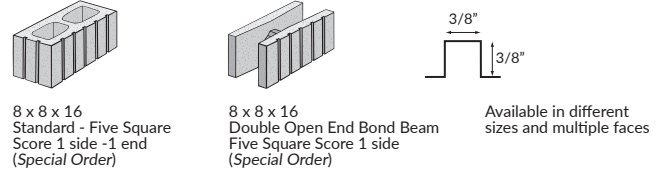

PRECISION/GROUND FACE/SHOT BLAST

All Precision CMUs are in stock unless indicated by (Special Order) below each drawing.
All Ground Face and Shot Blast CMUs are special order

8" Wide Wall 8" High Units

Grout Lock: An open ended unit with notched and pointed face shell ends that slightly lap for a grout seal. No mortared head joint is required.

8" Wide Wall 8" High Units

Scored Five Square Score

Scored Five Tapered Score

Combed Face

Bull Nose

8" Wide Wall 6" High Units

8" Wide Wall 4" High Units

Scored Single Square Score