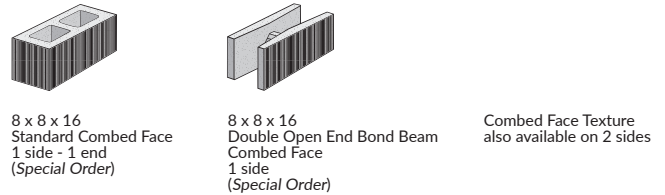

PRECISION/GROUND FACE/SHOT BLAST

All Precision CMUs are in stock unless indicated by (Special Order) below each drawing.
All Ground Face and Shot Blast CMUs are special order

8" Wide Wall 8" High Units

Grout Lock: An open ended unit with notched and pointed face shell ends that slightly lap for a grout seal. No mortared head joint is required.

8" Wide Wall 8" High Units

Scored Five Square Score

Scored Five Tapered Score

Combed Face

Bull Nose

8" Wide Wall 6" High Units

8" Wide Wall 4" High Units

Scored Single Square Score