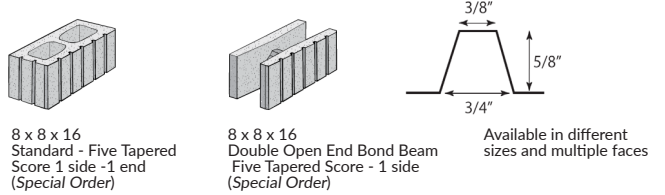

PRECISION/GROUND FACE/SHOT BLAST

All Precision CMUs are in stock unless indicated by (Special Order) below each drawing.
All Ground Face and Shot Blast CMUs are special order

8" Wide Wall 8" High Units

Grout Lock: An open ended unit with notched and pointed face shell ends that slightly lap for a grout seal. No mortared head joint is required.

8" Wide Wall 8" High Units

Scored Five Square Score

Scored Five Tapered Score

Combed Face

Bull Nose

8" Wide Wall 6" High Units

8" Wide Wall 4" High Units

Scored Single Square Score