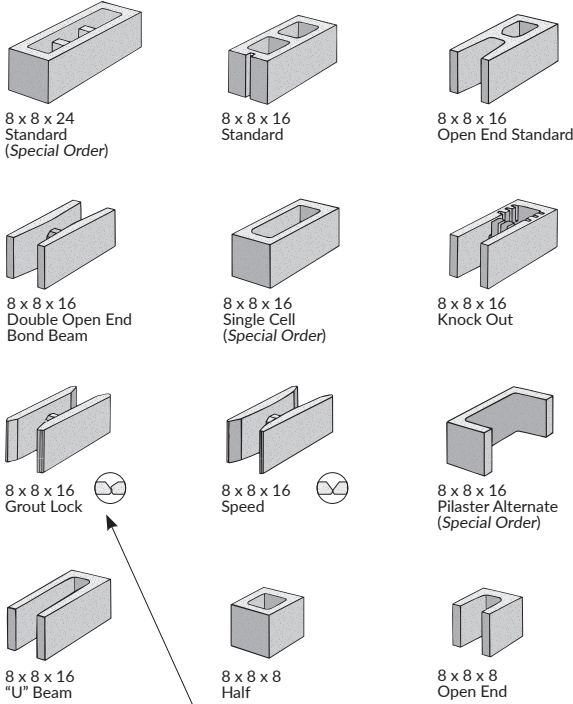

PRECISION/GROUND FACE/SHOT BLAST

All Precision CMUs are in stock unless indicated by (Special Order) below each drawing.
All Ground Face and Shot Blast CMUs are special order

8" Wide Wall 8" High Units

Grout Lock: An open ended unit with notched and pointed face shell ends that slightly lap for a grout seal. No mortared head joint is required.

8" Wide Wall 8" High Units

Scored Five Square Score

Scored Five Tapered Score

Combed Face

Bull Nose

8" Wide Wall 6" High Units

8" Wide Wall 4" High Units

Scored Single Square Score