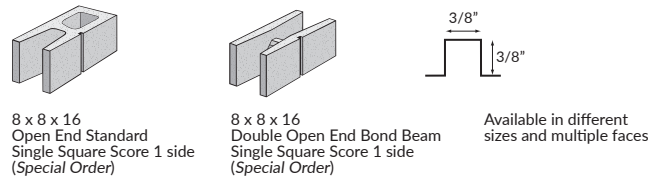

PRECISION/GROUND FACE/SHOT BLAST

All Precision CMUs are in stock unless indicated by (Special Order) below each drawing.
All Ground Face and Shot Blast CMUs are special order

8" Wide Wall 8" High Units

Grout Lock: An open ended unit with notched and pointed face shell ends that slightly lap for a grout seal. No mortared head joint is required.

8" Wide Wall 8" High Units

Scored Five Square Score

Scored Five Tapered Score

Combed Face

Bull Nose

8" Wide Wall 6" High Units

8" Wide Wall 4" High Units

Scored Single Square Score