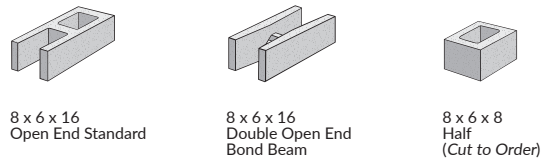

PRECISION/GROUND FACE/SHOT BLAST

All Precision CMUs are in stock unless indicated by (Special Order) below each drawing.
All Ground Face and Shot Blast CMUs are special order

8" Wide Wall 8" High Units

Grout Lock: An open ended unit with notched and pointed face shell ends that slightly lap for a grout seal. No mortared head joint is required.

8" Wide Wall 8" High Units

Scored Five Square Score

Scored Five Tapered Score

Combed Face

Bull Nose

8" Wide Wall 6" High Units

8" Wide Wall 4" High Units

Scored Single Square Score