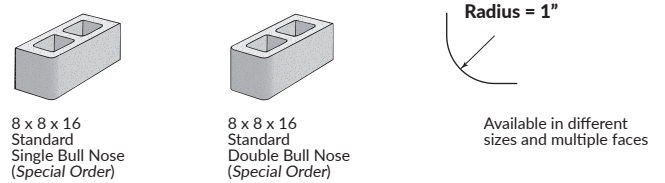

PRECISION/GROUND FACE/SHOT BLAST

All Precision CMUs are in stock unless indicated by (Special Order) below each drawing.
All Ground Face and Shot Blast CMUs are special order

8" Wide Wall 8" High Units

Grout Lock: An open ended unit with notched and pointed face shell ends that slightly lap for a grout seal. No mortared head joint is required.

8" Wide Wall 8" High Units

Scored Five Square Score

Scored Five Tapered Score

Combed Face

Bull Nose

8" Wide Wall 6" High Units

8" Wide Wall 4" High Units

Scored Single Square Score